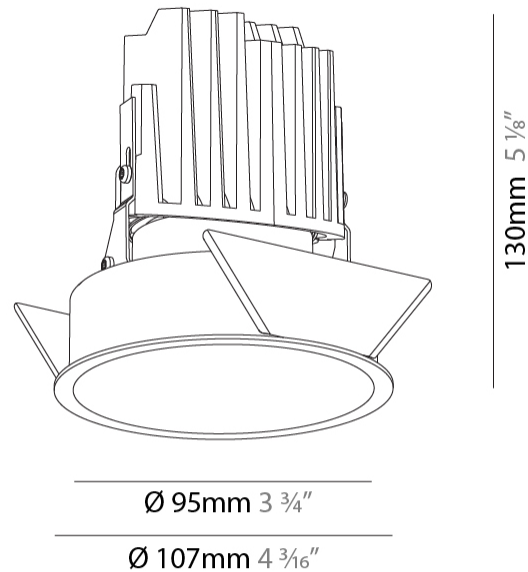

GENERAL

Series: Bioniq
Subseries: Bioniq Round Deep
Brand: Prolicht
Division: Architectural
Mounting Type: Recessed
Mounting Location: Ceiling
Subcategory: Downlight

PHYSICAL

Shape: Round
Diameter (mm): 107
Diameter (in): 4 3/16
Height (mm): 130
Height (in): 5 1/8
Ceiling Thickness (mm): 10 / 12.5 / 15
Ceiling Thickness (in): 3/8 or 1/2 or 9/16
Min. Recessing Depth (mm): 150
Min. Recessing Depth (in): 5 7/8
Light Distribution: Downlight
Weight (kg): 0.533
Weight (lbs): 1.18
Fixture Finish: SSR / BKV / CWI / CRY / HAB / UFT / ITA / RUA / FTG / MYG / LOD / PUS / FRO / FUP / KIA / POP / BLS / SPG / MEY / GOH / GUM / CHC / COM / ABZ / JAG / OBR / MOS / ROR
Fixture Material: Aluminum Die Cast
Cut-out Measurements: 98mm / 3 7/8"

ELECTRICAL

Lamp Type: LED (Zhaga Standard)
Input Wattage (W): 15.5
Total Output Wattage (W): 13
Dimming: Tri-Mode (Non-Dimming and Phase Dimming (120Vac only) and 0-10V Dimming)
Driver Included: No
Driver Location: Recessed Housing
Driver Type: Constant Current - Universal
Driver Class: Class 2
Housing: See components
Input Voltage (V): 120 - 277
Constant Current (MA): 500

LED

Number of LEDs: 1
Color Temperature (°K): 2700 / 3000 / 3500 / 4000
Max. Delivered Lumen (lm): 1140 / 1180 / 1245 / 1270
CRI: >90 CRI
Lamp Life (hrs): 50000

OPTICAL

Reflector: 20 / 40 / 60

RATINGS AND CERTIFICATIONS

Certified By: Certified for North American Standards
IP rating: IP54

PROJECT
TYPE
SPECIFIER
QUANTITY
DATE